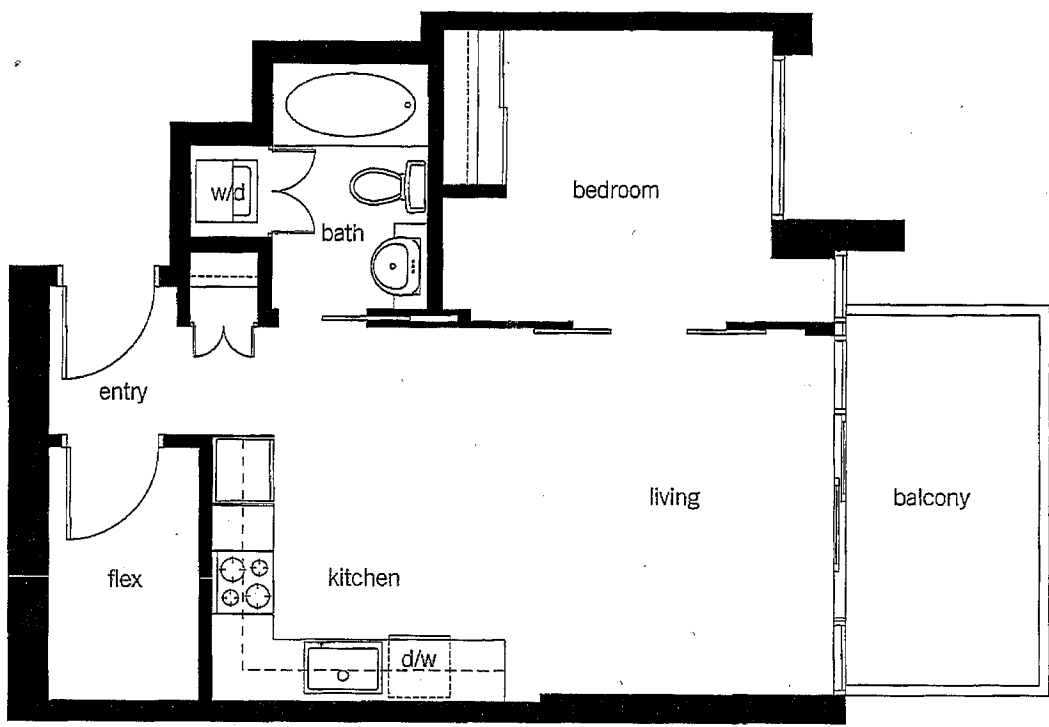

mozart 1

517 sq.ft.
1 bedroom+flex
levels 6-8
units 601-801
610-810

VITA

DIMENSIONS, SIZES, SPECIFICATIONS, LAYOUTS AND MATERIALS ARE APPROXIMATE ONLY AND SUBJECT TO CHANGE WITHOUT NOTICE. E.&O.E.